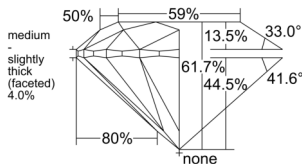

GIA®

FACSIMILE

GIA REPORT 6532493499

Verify this report at GIA.edu

GIA NATURAL DIAMOND DOSSIER®

September 19, 2025
GIA Report Number 6532493499
Shape and Cutting Style ..... Round Brilliant
Measurements ..... 4.17 - 4.19 x 2.58 mm

GRADING RESULTS

Carat Weight ..... 0.27 carat
Color Grade ..... D
Clarity Grade VS2
Cut Grade ..... Excellent

ADDITIONAL GRADING INFORMATION

Polish ..... Excellent
Symmetry ..... Excellent
Fluorescence ..... None
Clarity Characteristics ..... Cloud
Inscription(s): GIA 6532493499

PROPORTIONS

Profile to actual proportions