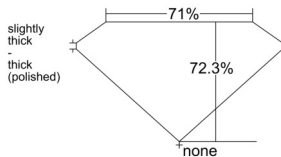

GIA®

FACSIMILE

GIA REPORT 6532494738

Verify this report at GIA.edu

GIA NATURAL DIAMOND DOSSIER®

September 20, 2025
GIA Report Number **6532494738**
Shape and Cutting Style ..... **Square Modified Brilliant**
Measurements ..... **4.90 x 4.81 x 3.48 mm**

GRADING RESULTS

Carat Weight ..... **0.70 carat**
Color Grade ..... **E**
Clarity Grade **VS1**

ADDITIONAL GRADING INFORMATION

Polish ..... **Excellent**
Symmetry ..... **Very Good**
Fluorescence ..... **None**
Clarity Characteristics..... **Feather, Cloud, Needle, Pinpoint**
Inspection(s): **GIA 6532494738**

PROPORTIONS

Profile not to actual proportions

GRADING SCALES

GIA COLOR SCALE		GIA CLARITY SCALE			
COLORLESS	D	VERY VERY SLIGHTLY INCLUDED	FLAWLESS		
	E		INTERNALLY FLAWLESS		
	F		VS₁		
	NEAR COLORLESS	G	VERY SLIGHTLY INCLUDED	VS₂	
		H		VS₁	
		FAINT	I	SLIGHTLY INCLUDED	VS₂
			J		SI₁
			K		SI₂
	LIGHT	L	INCLUDED	I₁	
		M		I₂	
N		I₃			
O					
P					
Q					
R					
S