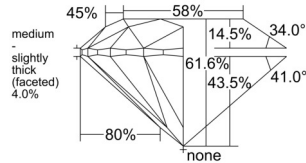

GIA®

FACSIMILE

GIA REPORT 6532504572

Verify this report at GIA.edu

GIA NATURAL DIAMOND DOSSIER®

September 22, 2025
GIA Report Number 6532504572
Shape and Cutting Style ..... Round Brilliant
Measurements ..... 4.45 - 4.47 x 2.75 mm

GRADING RESULTS

Carat Weight ..... 0.33 carat
Color Grade ..... F
Clarity Grade VVS1
Cut Grade ..... Excellent

ADDITIONAL GRADING INFORMATION

Polish ..... Excellent
Symmetry ..... Excellent
Fluorescence ..... None
Clarity Characteristics ..... Pinpoint, Feather
Inscription(s): GIA 6532504572

PROPORTIONS

Profile to actual proportions