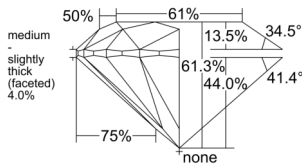

GIA®

FACSIMILE

GIA REPORT 6532511344

Verify this report at GIA.edu

GIA NATURAL DIAMOND DOSSIER®

September 23, 2025
GIA Report Number 6532511344
Shape and Cutting Style ..... Round Brilliant
Measurements ..... 4.50 - 4.53 x 2.77 mm

GRADING RESULTS

Carat Weight ..... 0.34 carat
Color Grade I
Clarity Grade VVS2
Cut Grade ..... Excellent

ADDITIONAL GRADING INFORMATION

Polish ..... Excellent
Symmetry ..... Excellent
Fluorescence ..... Faint
Clarity Characteristics..... Pinpoint, Cloud, Surface Graining
Inscription(s): GIA 6532511344

PROPORTIONS

Profile to actual proportions

GRADING SCALES

GIA COLOR SCALE	GIA CLARITY SCALE	GIA CUT SCALE	
D	FLAWLESS	EXCELLENT	
E	INTERNALLY FLAWLESS		
F		VVS₁	VERY GOOD
G	VVS₂		
H	VS₁	GOOD	
I	VS₂		
J	SI₁	FAIR	
K	SI₂		
L	I₁	POOR	
M	I₂		
N	I₃		
O			
P			
Q			
R			
S			
T			
U			
V			
W			
X			
Y			
Z