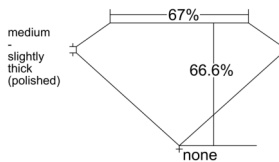

GIA®

FACSIMILE

GIA REPORT 6532515974

Verify this report at GIA.edu

GIA NATURAL DIAMOND DOSSIER®

September 24, 2025
GIA Report Number 6532515974
Shape and Cutting Style ..... **Cut-Cornered Rectangular Modified Brilliant**
Measurements ..... 5.18 x 4.11 x 2.74 mm

GRADING RESULTS

Carat Weight ..... 0.50 carat
Color Grade ..... E
Clarity Grade VS2

ADDITIONAL GRADING INFORMATION

Polish ..... Excellent
Symmetry ..... Excellent
Fluorescence ..... None
Clarity Characteristics ..... Crystal, Cloud
Inscription(s): GIA 6532515974

PROPORTIONS

Profile not to actual proportions

GRADING SCALES

GIA COLOR SCALE		GIA CLARITY SCALE	
COLORLESS	D	VERY VERY SLIGHTLY INCLUDED	FLAWLESS
	E		INTERNALLY FLAWLESS
	F		VVS₁
	G		VVS₂
	H		VS₁
	I		VS₂
	J		SI₁
	K		SI₂
	L		I₁
	M		I₂
NEAR COLORLESS	N	SLIGHTLY INCLUDED	I₃
	O		
	P		
	Q		
FAINT	R		
	S		
	T		
	U		
VERT LIGHT	V		
	W		
	X		
	Y		
COLORLESS	Z