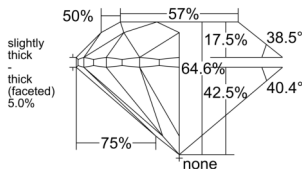

GIA®

FACSIMILE

GIA REPORT 6532531855

Verify this report at GIA.edu

GIA NATURAL DIAMOND DOSSIER®

September 24, 2025
GIA Report Number 6532531855
Shape and Cutting Style ..... Round Brilliant
Measurements ..... 5.21 - 5.28 x 3.39 mm

GRADING RESULTS

Carat Weight ..... 0.60 carat
Color Grade ..... D
Clarity Grade VS1
Cut Grade ..... Very Good

ADDITIONAL GRADING INFORMATION

Polish ..... Excellent
Symmetry ..... Very Good
Fluorescence ..... Strong Blue
Clarity Characteristics..... Crystal, Needle, Pinpoint, Indented
Natural

Inscription(s): GIA 6532531855

PROPORTIONS

Profile to actual proportions