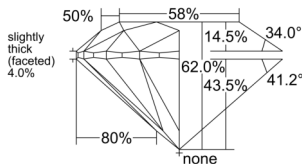

GIA®

FACSIMILE

GIA REPORT 6532538799

Verify this report at GIA.edu

GIA NATURAL DIAMOND DOSSIER®

October 09, 2025
GIA Report Number 6532538799
Shape and Cutting Style ..... Round Brilliant
Measurements ..... 5.68 - 5.72 x 3.53 mm

GRADING RESULTS

Carat Weight ..... 0.71 carat
Color Grade ..... F
Clarity Grade VS1
Cut Grade ..... Excellent

ADDITIONAL GRADING INFORMATION

Polish ..... Excellent
Symmetry ..... Very Good
Fluorescence ..... Strong Blue
Clarity Characteristics..... Crystal, Cloud, Pinpoint
Inscription(s): GIA 6532538799

PROPORTIONS

Profile to actual proportions