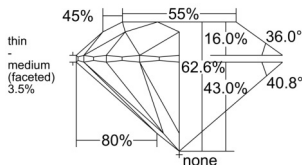

GIA®

FACSIMILE

GIA REPORT 6532541987

Verify this report at GIA.edu

GIA NATURAL DIAMOND DOSSIER®

September 25, 2025
GIA Report Number 6532541987
Shape and Cutting Style ..... Round Brilliant
Measurements ..... 4.42 - 4.45 x 2.78 mm

GRADING RESULTS

Carat Weight ..... 0.33 carat
Color Grade ..... D
Clarity Grade VS1
Cut Grade ..... Excellent

ADDITIONAL GRADING INFORMATION

Polish ..... Excellent
Symmetry ..... Excellent
Fluorescence ..... None
Clarity Characteristics ..... Cloud, Pinpoint
Inscription(s): GIA 6532541987

PROPORTIONS

GRADING SCALES

GIA COLOR SCALE

COLORLESS	D
	E
	F
	G
	H
	I
	J
NEAR COLORLESS	K
	L
Faint	M
	N
	O
	P
Very Light	Q
	R
	S
	T
	U
	V
Light	W
	X
	Y
	Z

GIA CLARITY SCALE

FLAWLESS	VERY VERY SLIGHTLY INCLUDED	VS₁	VS₂	VS₁	VS₂	SL₁	SL₂	I₁	I₂	I₃		
											FLAWLESS	INTERNALLY FLAWLESS

GIA CUT SCALE

EXCELLENT
VERY GOOD
GOOD
FAIR
POOR