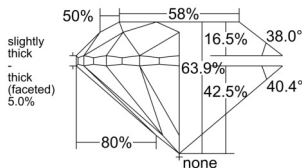

GIA®

FACSIMILE

GIA REPORT 6532542370

Verify this report at GIA.edu

GIA NATURAL DIAMOND DOSSIER®

September 24, 2025
GIA Report Number 6532542370
Shape and Cutting Style ..... Round Brilliant
Measurements ..... 4.53 - 4.57 x 2.91 mm

GRADING RESULTS

Carat Weight ..... 0.38 carat
Color Grade ..... H
Clarity Grade VS1
Cut Grade ..... Very Good

ADDITIONAL GRADING INFORMATION

Polish ..... Excellent
Symmetry ..... Very Good
Fluorescence ..... None
Clarity Characteristics ..... Feather, Pinpoint
Inscription(s): GIA 6532542370

PROPORTIONS

Profile to actual proportions