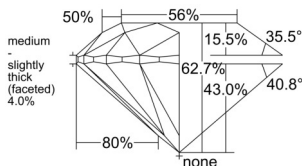

GIA®

FACSIMILE

GIA REPORT 6532546004

Verify this report at GIA.edu

GIA NATURAL DIAMOND DOSSIER®

September 27, 2025
GIA Report Number 6532546004
Shape and Cutting Style ..... Round Brilliant
Measurements ..... 5.65 - 5.69 x 3.56 mm

GRADING RESULTS

Carat Weight ..... 0.71 carat
Color Grade ..... J
Clarity Grade S11
Cut Grade ..... Excellent

ADDITIONAL GRADING INFORMATION

Polish ..... Excellent
Symmetry ..... Excellent
Fluorescence ..... None
Clarity Characteristics ..... Crystal
Inscription(s): GIA 6532546004

PROPORTIONS

Profile to actual proportions