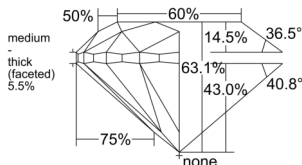

GIA®

FACSIMILE

GIA REPORT 6532546486

Verify this report at GIA.edu

GIA NATURAL DIAMOND DOSSIER®

September 26, 2025
GIA Report Number **6532546486**
Shape and Cutting Style ..... **Round Brilliant**
Measurements ..... **5.80 - 5.84 x 3.67 mm**

GRADING RESULTS

Carat Weight ..... **0.80 carat**
Color Grade ..... **E**
Clarity Grade **VS1**
Cut Grade ..... **Very Good**

ADDITIONAL GRADING INFORMATION

Polish ..... **Excellent**
Symmetry ..... **Very Good**
Fluorescence ..... **Faint**
Clarity Characteristics..... **Cloud, Crystal, Indented Natural**
Inscription(s): **GIA 6532546486**

PROPORTIONS

Profile to actual proportions

GRADING SCALES

GIA COLOR SCALE	GIA CLARITY SCALE	GIA CUT SCALE	
D	FLAWLESS	EXCELLENT	
E	INTERNALLY FLAWLESS		
F		VVS₁	VERY GOOD
G	VVS₂		
H	VS₁	GOOD	
I	VS₂		
J	SI₁	FAIR	
K	SI₂		
L	I₁	POOR	
M			
N			
O	I₂		
P			
Q			
R	I₃		
S			
T			
U			
V			
W			
X			
Y			
Z