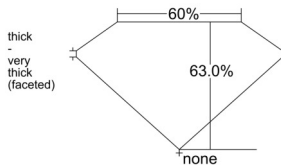

GIA®

FACSIMILE

GIA REPORT 6532547309

Verify this report at GIA.edu

GIA NATURAL DIAMOND DOSSIER®

September 25, 2025
GIA Report Number 6532547309
Shape and Cutting Style ..... Pear Brilliant
Measurements ..... 6.78 x 4.39 x 2.77 mm

GRADING RESULTS

Carat Weight ..... 0.50 carat
Color Grade ..... D
Clarity Grade VVS2

ADDITIONAL GRADING INFORMATION

Polish ..... Excellent
Symmetry ..... Excellent
Fluorescence ..... None
Clarity Characteristics..... Pinpoint, Indented Natural
Inspection(s): GIA 6532547309

PROPORTIONS

Profile not to actual proportions

GRADING SCALES

GIA COLOR SCALE		GIA CLARITY SCALE			
COLORLESS	D	VERY VERY SLIGHTLY INCLUDED	FLAWLESS		
	E		INTERNALLY FLAWLESS		
	F	VERY SLIGHTLY INCLUDED	VVS₁		
	G		VVS₂		
	H		VS₁		
	NEAR COLORLESS	I	SLIGHTLY INCLUDED	VS₂	
		J		SI₁	
		FAINT	K	INCLUDED	SI₂
			L		I₁
			M		I₂
VERT LIGHT	N	LIGHT	I₃		
	O				
	P				
	Q				
	R