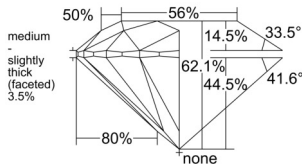

GIA®

FACSIMILE

GIA REPORT 6532548127

Verify this report at GIA.edu

GIA NATURAL DIAMOND DOSSIER®

September 24, 2025
GIA Report Number 6532548127
Shape and Cutting Style ..... Round Brilliant
Measurements ..... 4.46 - 4.49 x 2.78 mm

GRADING RESULTS

Carat Weight ..... 0.34 carat
Color Grade ..... D
Clarity Grade VVS1
Cut Grade ..... Excellent

ADDITIONAL GRADING INFORMATION

Polish ..... Excellent
Symmetry ..... Excellent
Fluorescence ..... None
Clarity Characteristics ..... Pinpoint, Feather
Inscription(s): GIA 6532548127

PROPORTIONS

Profile to actual proportions