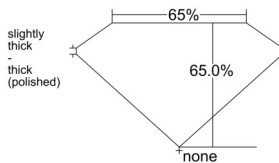

GIA®

FACSIMILE

GIA REPORT 6532554632

Verify this report at GIA.edu

GIA NATURAL DIAMOND DOSSIER®

September 25, 2025
GIA Report Number 6532554632
Shape and Cutting Style ..... Emerald Cut
Measurements ..... 4.53 x 3.33 x 2.16 mm

GRADING RESULTS

Carat Weight ..... 0.30 carat
Color Grade ..... E
Clarity Grade VVS1

ADDITIONAL GRADING INFORMATION

Polish ..... Excellent
Symmetry ..... Very Good
Fluorescence ..... Medium Blue
Clarity Characteristics ..... Pinpoint
Inscription(s): GIA 6532554632

PROPORTIONS

Profile not to actual proportions

GRADING SCALES

GIA COLOR SCALE		GIA CLARITY SCALE			
COLORLESS	D	VERY VERY SLIGHTLY INCLUDED	FLAWLESS		
	E		INTERNALLY FLAWLESS		
	F		VVS₁		
	G		VVS₂		
	NEAR COLORLESS	H	VERY SLIGHTLY INCLUDED	VS₁	
		I		VS₂	
		FAINT	J	SLIGHTLY INCLUDED	SI₁
			K		SI₂
	L		I₁		
	M		I₂		
N	I₃				
O					
VERT LIGHT	P	INCLUDED			
	Q				
	R				
	S				
	T				
	U				
	LIGHT		V		
W					
X					
Y					
	Z