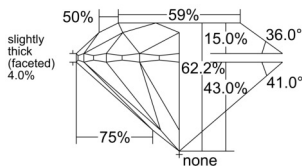

GIA®

FACSIMILE

GIA REPORT 6532555291

Verify this report at GIA.edu

GIA NATURAL DIAMOND DOSSIER®

September 26, 2025
GIA Report Number 6532555291
Shape and Cutting Style ..... Round Brilliant
Measurements ..... 4.90 - 4.92 x 3.05 mm

GRADING RESULTS

Carat Weight ..... 0.46 carat
Color Grade ..... E
Clarity Grade VS1
Cut Grade ..... Excellent

ADDITIONAL GRADING INFORMATION

Polish ..... Excellent
Symmetry ..... Excellent
Fluorescence ..... None
Clarity Characteristics..... Crystal, Pinpoint, Cloud
Inscription(s): GIA 6532555291

PROPORTIONS

Profile to actual proportions

GRADING SCALES

GIA COLOR SCALE	GIA CLARITY SCALE	GIA CUT SCALE	
D	FLAWLESS	EXCELLENT	
E	INTERNALLY FLAWLESS		
F		VVS₁	VERY GOOD
G	VVS₂		
H	VS₁	GOOD	
I	VS₂		
J	SI₁	FAIR	
K	SI₂		
L	I₁	POOR	
M			
N	I₂		
O	I₃		
P			
Q			
R			
S			
T			
U			
V			
W			
X			
Y			
Z