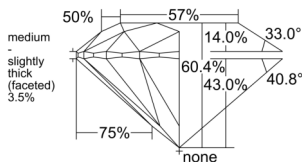

GIA®

FACSIMILE

GIA REPORT 6532558966

Verify this report at GIA.edu

GIA NATURAL DIAMOND DOSSIER®

September 29, 2025
GIA Report Number 6532558966
Shape and Cutting Style ..... Round Brilliant
Measurements ..... 5.27 - 5.31 x 3.19 mm

GRADING RESULTS

Carat Weight ..... 0.54 carat
Color Grade ..... H
Clarity Grade VVS1
Cut Grade ..... Excellent

ADDITIONAL GRADING INFORMATION

Polish ..... Excellent
Symmetry ..... Excellent
Fluorescence ..... None
Clarity Characteristics ..... Pinpoint, Cloud, Needle
Inscription(s): GIA 6532558966

PROPORTIONS

Profile to actual proportions

GRADING SCALES

GIA COLOR SCALE	GIA CLARITY SCALE	GIA CUT SCALE	
D	FLAWLESS	EXCELLENT	
E	INTERNALLY FLAWLESS		
F		VVS₁	VERY GOOD
G	VVS₂		
H	VS₁	GOOD	
I	VS₂		
J	SI₁	FAIR	
K	SI₂		
L	I₁	POOR	
M	I₂		
N	I₃		
O			
P			
Q			
R			
S			
T			
U			
V			
W			
X			
Y			
Z