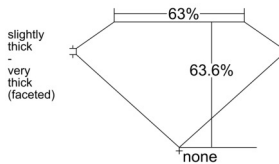

GIA®

FACSIMILE

GIA REPORT 6532573854

Verify this report at GIA.edu

GIA NATURAL DIAMOND DOSSIER®

September 26, 2025
GIA Report Number 6532573854
Shape and Cutting Style ..... Marquise Brilliant
Measurements ..... 6.35 x 3.53 x 2.25 mm

GRADING RESULTS

Carat Weight ..... 0.30 carat
Color Grade ..... E
Clarity Grade VVS1

ADDITIONAL GRADING INFORMATION

Polish ..... Excellent
Symmetry ..... Very Good
Fluorescence ..... None
Clarity Characteristics..... Pinpoint, Indented Natural
Inscription(s): GIA 6532573854

PROPORTIONS

Profile not to actual proportions

GRADING SCALES

GIA COLOR SCALE		GIA CLARITY SCALE			
COLORLESS	D	VERY VERY SLIGHTLY INCLUDED	FLAWLESS		
	E		INTERNALLY FLAWLESS		
	F	VERY SLIGHTLY INCLUDED	VVS₁		
	G		VVS₂		
	H		VS₁		
	NEAR COLORLESS	I	VERY SLIGHTLY INCLUDED	VS₂	
		J		SI₁	
		FAINT	K	SLIGHTLY INCLUDED	SI₂
			L		I₁
			M		I₂
VERT LIGHT	N	INCLUDED	I₃		
	O				
	P				
	Q				
	R				
	S				
	T				
LIGHT	U				
	V				
	W				
	X				
Y					
Z