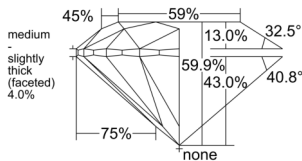

GIA®

FACSIMILE

GIA REPORT 6532575891

Verify this report at GIA.edu

GIA NATURAL DIAMOND DOSSIER®

September 27, 2025
GIA Report Number 6532575891
Shape and Cutting Style ..... Round Brilliant
Measurements ..... 4.63 - 4.67 x 2.79 mm

GRADING RESULTS

Carat Weight ..... 0.37 carat
Color Grade ..... E
Clarity Grade VS1
Cut Grade ..... Excellent

ADDITIONAL GRADING INFORMATION

Polish ..... Excellent
Symmetry ..... Excellent
Fluorescence ..... None
Clarity Characteristics ..... Cloud, Pinpoint
Inscription(s): GIA 6532575891

PROPORTIONS

Profile to actual proportions