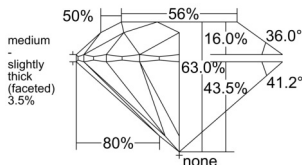

GIA®

FACSIMILE

GIA REPORT 6532577404

Verify this report at GIA.edu

GIA NATURAL DIAMOND DOSSIER®

September 27, 2025
GIA Report Number 6532577404
Shape and Cutting Style ..... Round Brilliant
Measurements ..... 4.74 - 4.76 x 2.99 mm

GRADING RESULTS

Carat Weight ..... 0.41 carat
Color Grade ..... F
Clarity Grade VVS2
Cut Grade ..... Excellent

ADDITIONAL GRADING INFORMATION

Polish ..... Excellent
Symmetry ..... Excellent
Fluorescence ..... None
Clarity Characteristics..Cloud, Needle, Pinpoint, Indented Natural
Inscription(s): GIA 6532577404

PROPORTIONS

GRADING SCALES

GIA COLOR SCALE

COLORLESS	D
	E
	F
	G
	H
	I
	J
NEAR COLORLESS	K
	L
FAIN	M
	N
	O
	P
VERY LIGHT	Q
	R
	S
	T
	U
	V
	W
	X
	Y
LIGHT	Z

GIA CLARITY SCALE

FLAWLESS	VERY VERY SLIGHTLY INCLUDED	VVS₁	
			VVS₂
INTERNALLY FLAWLESS	VERY SLIGHTLY INCLUDED	VS₁	
		VS₂	
SLIGHTLY INCLUDED	SLIGHTLY INCLUDED	SI₁	
		SI₂	
INCLUDED	INCLUDED	I₁	
		I₂	
		I₃	

GIA CUT SCALE

EXCELLENT
VERY GOOD
GOOD
FAIR
POOR