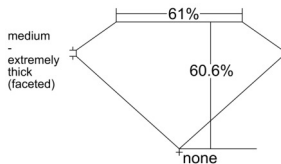

GIA®

FACSIMILE

GIA REPORT 6532577508

Verify this report at GIA.edu

GIA NATURAL DIAMOND DOSSIER®

September 29, 2025
GIA Report Number 6532577508
Shape and Cutting Style ..... Heart Brilliant
Measurements ..... 5.12 x 5.94 x 3.60 mm

GRADING RESULTS

Carat Weight ..... 0.69 carat
Color Grade ..... H
Clarity Grade VS2

ADDITIONAL GRADING INFORMATION

Polish ..... Excellent
Symmetry ..... Very Good
Fluorescence ..... None
Clarity Characteristics..... Cloud, Indented Natural, Crystal
Inspection(s): GIA 6532577508

PROPORTIONS

Profile not to actual proportions

GRADING SCALES

GIA COLOR SCALE		GIA CLARITY SCALE			
COLORLESS	D	VERY VERY SLIGHTLY INCLUDED	FLAWLESS		
	E		INTERNALLY FLAWLESS		
	F	VERY SLIGHTLY INCLUDED	VVS₁		
	G		VVS₂		
	H		VS₁		
	NEAR COLORLESS	I	SLIGHTLY INCLUDED	VS₂	
		J		SI₁	
		FAINT	K	INCLUDED	SI₂
			L		I₁
			M		I₂
VERT LIGHT	N	LIGHT	I₃		
	O				
	P				
	Q				
	R