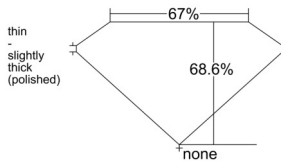

GIA®

FACSIMILE

GIA REPORT 6532578103

Verify this report at GIA.edu

GIA NATURAL DIAMOND DOSSIER®

October 01, 2025
GIA Report Number 6532578103
Shape and Cutting Style ..... **Cut-Cornered Rectangular Modified Brilliant**
Measurements ..... 6.11 x 4.37 x 3.00 mm

GRADING RESULTS

Carat Weight ..... 0.71 carat
Color Grade ..... E
Clarity Grade VVS2

ADDITIONAL GRADING INFORMATION

Polish ..... Excellent
Symmetry ..... Excellent
Fluorescence ..... None
Clarity Characteristics..... Pinpoint, Cloud, Feather
Inscription(s): GIA 6532578103

PROPORTIONS

Profile not to actual proportions

GRADING SCALES

GIA COLOR SCALE		GIA CLARITY SCALE			
COLORLESS	D	VERY VERY SLIGHTLY INCLUDED	FLAWLESS		
	E		INTERNALLY FLAWLESS		
	F	VERY SLIGHTLY INCLUDED	VVS₁		
	G		VVS₂		
	H		VS₁		
	NEAR COLORLESS	I	SLIGHTLY INCLUDED	VS₂	
		J		SI₁	
		FAINT	K	INCLUDED	SI₂
			L		I₁
			M		I₂
VERTICALLY COLORLESS	N	INCLUDED	I₃		
	O				
	P				
	Q				
	R				
	S				
LIGHT	T				
	U				
	V				
	W				
	X				
Y					
Z