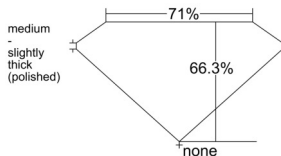

GIA®

FACSIMILE

GIA REPORT 6532590226

Verify this report at GIA.edu

GIA NATURAL DIAMOND DOSSIER®

October 01, 2025
GIA Report Number 6532590226
Shape and Cutting Style ..... Rectangular Step Cut
Measurements ..... 9.48 x 3.16 x 2.09 mm

GRADING RESULTS

Carat Weight ..... 0.70 carat
Color Grade ..... F
Clarity Grade VS1

ADDITIONAL GRADING INFORMATION

Polish ..... Excellent
Symmetry ..... Excellent
Fluorescence ..... None
Clarity Characteristics..... Feather, Cloud
Inscription(s): GIA 6532590226

PROPORTIONS

Profile not to actual proportions

GRADING SCALES

GIA COLOR SCALE		GIA CLARITY SCALE	
COLORLESS	D	VERY VERY SLIGHTLY INCLUDED	FLAWLESS
	E		INTERNALLY FLAWLESS
	F		VVS₁
	G		VVS₂
	H		VS₁
	I		VS₂
	J		SI₁
	K		SI₂
	L		I₁
	M		I₂
NEAR COLORLESS	N	SLIGHTLY INCLUDED	I₃
	O		
	P		
	Q		
FAINT	R		
	S		
	T		
	U		
VERY LIGHT	V		
	W		
	X		
	Y		
LIGHT	Z