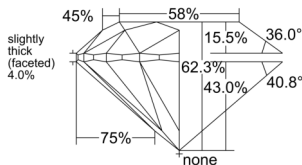

GIA®

FACSIMILE

GIA REPORT 6532590966

Verify this report at GIA.edu

GIA NATURAL DIAMOND DOSSIER®

September 30, 2025
GIA Report Number 6532590966
Shape and Cutting Style ..... Round Brilliant
Measurements ..... 5.34 - 5.38 x 3.34 mm

GRADING RESULTS

Carat Weight ..... 0.60 carat
Color Grade ..... D
Clarity Grade S11
Cut Grade ..... Excellent

ADDITIONAL GRADING INFORMATION

Polish ..... Excellent
Symmetry ..... Excellent
Fluorescence ..... Strong Blue
Clarity Characteristics ..... Crystal
Inscription(s): GIA 6532590966

PROPORTIONS

Profile to actual proportions