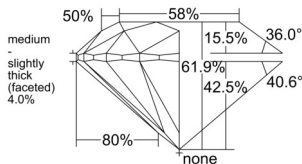

GIA®

FACSIMILE

GIA REPORT 6532595431

Verify this report at GIA.edu

GIA NATURAL DIAMOND DOSSIER®

September 30, 2025
GIA Report Number 6532595431
Shape and Cutting Style ..... Round Brilliant
Measurements ..... 5.26 - 5.28 x 3.26 mm

GRADING RESULTS

Carat Weight ..... 0.56 carat
Color Grade I
Clarity Grade VVS1
Cut Grade ..... Excellent

ADDITIONAL GRADING INFORMATION

Polish ..... Excellent
Symmetry ..... Excellent
Fluorescence ..... None
Clarity Characteristics ..... Pinpoint
Inscription(s): GIA 6532595431

PROPORTIONS

Profile to actual proportions