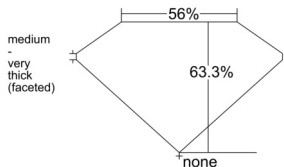

GIA®

FACSIMILE

GIA REPORT 6532609739

Verify this report at GIA.edu

GIA NATURAL DIAMOND DOSSIER®

October 01, 2025
GIA Report Number 6532609739
Shape and Cutting Style ..... Pear Brilliant
Measurements ..... 5.97 x 3.79 x 2.40 mm

GRADING RESULTS

Carat Weight ..... 0.32 carat
Color Grade ..... F
Clarity Grade VVS2

ADDITIONAL GRADING INFORMATION

Polish ..... Excellent
Symmetry ..... Very Good
Fluorescence ..... None
Clarity Characteristics..... Cloud, Pinpoint, Surface Graining
Inscription(s): GIA 6532609739

PROPORTIONS

Profile not to actual proportions

GRADING SCALES

GIA COLOR SCALE		GIA CLARITY SCALE	
COLORLESS	D	VERY VERY SLIGHTLY INCLUDED	FLAWLESS
	E		INTERNALLY FLAWLESS
	F		VVS₁
	G		VVS₂
	H		VS₁
	I		VS₂
	J		SI₁
	K		SI₂
	L		I₁
	M		I₂
NEAR COLORLESS	N	SLIGHTLY INCLUDED	I₃
	O		
	P		
	Q		
FAINT	R		
	S		
	T		
	U		
VERT LIGHT	V		
	W		
	X		
	Y		
LIGHT	Z