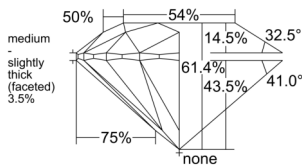

GIA®

FACSIMILE

GIA REPORT 6532618931

Verify this report at GIA.edu

GIA NATURAL DIAMOND DOSSIER®

October 03, 2025
GIA Report Number 6532618931
Shape and Cutting Style ..... Round Brilliant
Measurements ..... 4.89 - 4.92 x 3.01 mm

GRADING RESULTS

Carat Weight ..... 0.44 carat
Color Grade ..... H
Clarity Grade VVS2
Cut Grade ..... Excellent

ADDITIONAL GRADING INFORMATION

Polish ..... Excellent
Symmetry ..... Excellent
Fluorescence ..... Medium Blue
Clarity Characteristics ..... Pinpoint, Feather
Inscription(s): GIA 6532618931

PROPORTIONS

Profile to actual proportions

GRADING SCALES

GIA COLOR SCALE	GIA CLARITY SCALE	GIA CUT SCALE	
D	FLAWLESS	EXCELLENT	
E	INTERNALLY FLAWLESS		
F		VVS₁	VERY GOOD
G	VVS₂		
H	VS₁	GOOD	
I	VS₂		
J	SI₁	FAIR	
K	SI₂		
L	I₁	POOR	
M			
N			
O	I₂		
P			
Q			
R	I₃		
S			
T			
U			
V			
W			
X			
Y			
Z