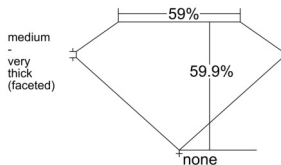

GIA®

FACSIMILE

GIA REPORT 6532619645

Verify this report at GIA.edu

GIA NATURAL DIAMOND DOSSIER®

October 01, 2025
GIA Report Number 6532619645
Shape and Cutting Style ..... Heart Brilliant
Measurements ..... 5.47 x 6.02 x 3.61 mm

GRADING RESULTS

Carat Weight ..... 0.70 carat
Color Grade ..... G
Clarity Grade VS1

ADDITIONAL GRADING INFORMATION

Polish ..... Excellent
Symmetry ..... Very Good
Fluorescence ..... None
Clarity Characteristics..... Cloud, Indented Natural, Needle
Inscription(s): GIA 6532619645

PROPORTIONS

Profile not to actual proportions

GRADING SCALES

GIA COLOR SCALE		GIA CLARITY SCALE			
COLORLESS	D	VERY VERY SLIGHTLY INCLUDED	FLAWLESS		
	E		INTERNALLY FLAWLESS		
	F	VERY SLIGHTLY INCLUDED	VVS₁		
	G		VVS₂		
	H		VS₁		
	NEAR COLORLESS	I	SLIGHTLY INCLUDED	VS₂	
		J		SI₁	
		FAINT	K	INCLUDED	SI₂
			L		I₁
			M		I₂
VERT LIGHT	N	LIGHT	I₃		
	O				
	P				
	Q				
	R