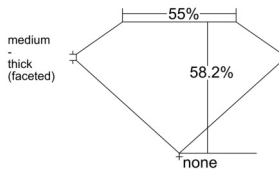

GIA®

FACSIMILE

GIA REPORT 6532634620

Verify this report at GIA.edu

GIA NATURAL DIAMOND DOSSIER®

October 07, 2025
GIA Report Number 6532634620
Shape and Cutting Style ..... Heart Brilliant
Measurements ..... 4.99 x 5.76 x 3.35 mm

GRADING RESULTS

Carat Weight ..... 0.55 carat
Color Grade ..... F
Clarity Grade VS1

ADDITIONAL GRADING INFORMATION

Polish ..... Excellent
Symmetry ..... Excellent
Fluorescence ..... Faint
Clarity Characteristics..... Crystal, Cloud
Inscription(s): GIA 6532634620

PROPORTIONS

Profile not to actual proportions

GRADING SCALES

GIA COLOR SCALE		GIA CLARITY SCALE	
COLORLESS	D	VERY VERY SLIGHTLY INCLUDED	FLAWLESS
	E		INTERNALLY FLAWLESS
	F		VVS₁
	G		VVS₂
	H		VS₁
	I		VS₂
	J		SI₁
	K		SI₂
	L		I₁
	M		I₂
NEAR COLORLESS	N	SLIGHTLY INCLUDED	I₃
	O		
	P		
	Q		
FAINT	R	INCLUDED	
	S		
	T		
	U		
VERY LIGHT	V		
	W		
	X		
	Y		
LIGHT	Z