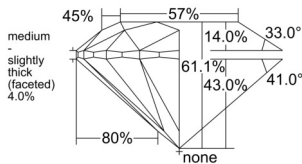

GIA®

FACSIMILE

GIA REPORT 6532637735

Verify this report at GIA.edu

GIA NATURAL DIAMOND DOSSIER®

October 08, 2025
GIA Report Number 6532637735
Shape and Cutting Style ..... Round Brilliant
Measurements ..... 3.82 - 3.85 x 2.35 mm

GRADING RESULTS

Carat Weight ..... 0.21 carat
Color Grade ..... E
Clarity Grade VS1
Cut Grade ..... Excellent

ADDITIONAL GRADING INFORMATION

Polish ..... Excellent
Symmetry ..... Excellent
Fluorescence ..... None
Clarity Characteristics ..... Cloud, Feather, Pinpoint
Inscription(s): GIA 6532637735

PROPORTIONS

Profile to actual proportions

GRADING SCALES

GIA COLOR SCALE

COLORLESS	D
	E
	F
	G
	H
	I
	J
NEAR COLORLESS	K
	L
FAIN	M
	N
	O
	P
VERY LIGHT	Q
	R
	S
	T
	U
	V
	W
	X
	Y
LIGHT	Z

GIA CLARITY SCALE

FLAWLESS	INTERNAL FLAWLESS	
		FLAWLESS
VERY VERY SLIGHTLY INCLUDED	VVS₁	
	VVS₂	
VERY SLIGHTLY INCLUDED	VS₁	
	VS₂	
SLIGHTLY INCLUDED	SI₁	
	SI₂	
INCLUDED	I₁	
	I₂	
	I₃	

GIA CUT SCALE

EXCELLENT
VERY GOOD
GOOD
FAIR
POOR