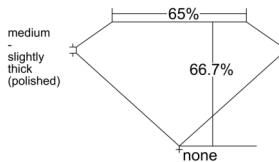

GIA®

FACSIMILE

GIA REPORT 6532654118

Verify this report at GIA.edu

GIA NATURAL DIAMOND DOSSIER®

October 07, 2025
GIA Report Number 6532654118
Shape and Cutting Style ..... Emerald Cut
Measurements ..... 4.75 x 3.44 x 2.29 mm

GRADING RESULTS

Carat Weight ..... 0.36 carat
Color Grade ..... G
Clarity Grade VS1

ADDITIONAL GRADING INFORMATION

Polish ..... Excellent
Symmetry ..... Very Good
Fluorescence ..... Faint
Clarity Characteristics ..... Cloud, Pinpoint
Inscription(s): GIA 6532654118

PROPORTIONS

Profile not to actual proportions

GRADING SCALES

GIA COLOR SCALE		GIA CLARITY SCALE			
COLORLESS	D	VERY VERY SLIGHTLY INCLUDED	FLAWLESS		
	E		INTERNALLY FLAWLESS		
	F		VVS₁		
	G		VVS₂		
	NEAR COLORLESS		H	VERY SLIGHTLY INCLUDED	VS₁
			I		VS₂
	FAINT		J	SLIGHTLY INCLUDED	SI₁
			K		SI₂
			L		I₁
			M		I₂
VERY LIGHT		N	INCLUDED		I₃
		O			
LIGHT		P			
		Q			
		R			
		S			
	T				
	U				
	V				
	Z