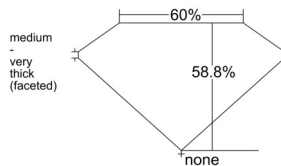

GIA®

FACSIMILE

GIA REPORT 6532657102

Verify this report at GIA.edu

GIA NATURAL DIAMOND DOSSIER®

October 08, 2025
GIA Report Number 6532657102
Shape and Cutting Style ..... Heart Brilliant
Measurements ..... 5.57 x 6.38 x 3.75 mm

GRADING RESULTS

Carat Weight ..... 0.80 carat
Color Grade ..... G
Clarity Grade VS2

ADDITIONAL GRADING INFORMATION

Polish ..... Excellent
Symmetry ..... Excellent
Fluorescence ..... None
Clarity Characteristics ..... Crystal, Cloud
Inscription(s): GIA 6532657102

PROPORTIONS

Profile not to actual proportions

GRADING SCALES

GIA COLOR SCALE		GIA CLARITY SCALE			
COLORLESS	D	VERY VERY SLIGHTLY INCLUDED	FLAWLESS		
	E		INTERNALLY FLAWLESS		
	F		VVS₁		
	G		VVS₂		
	NEAR COLORLESS	H	VERY SLIGHTLY INCLUDED	VS₁	
		I		VS₂	
		FAINT	J	SLIGHTLY INCLUDED	SI₁
			K		SI₂
	L		I₁		
	VERT LIGHT		M	INCLUDED	I₂
N			I₃		
O					
P					
Q					
R					
LIGHT	S				
	T				
	U				
	V				
	W				
	X				
Y					
Z