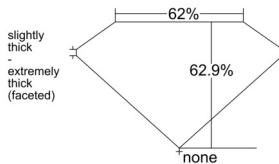

GIA®

FACSIMILE

GIA REPORT 6532684648

Verify this report at GIA.edu

GIA NATURAL DIAMOND DOSSIER®

October 11, 2025
GIA Report Number 6532684648
Shape and Cutting Style ..... Heart Brilliant
Measurements ..... 4.04 x 4.77 x 3.00 mm

GRADING RESULTS

Carat Weight ..... 0.34 carat
Color Grade ..... H
Clarity Grade VS1

ADDITIONAL GRADING INFORMATION

Polish ..... Very Good
Symmetry ..... Very Good
Fluorescence ..... None
Clarity Characteristics..... Crystal, Pinpoint
Inscription(s): GIA 6532684648

PROPORTIONS

Profile not to actual proportions

GRADING SCALES

GIA COLOR SCALE		GIA CLARITY SCALE	
NEAR COLORLESS	D	VERY VERY SLIGHTLY INCLUDED	FLAWLESS
	E		INTERNALLY FLAWLESS
	F		VVS₁
	G		VVS₂
	H		VS₁
	I		VS₂
	J		SI₁
	K		SI₂
	L		I₁
	M		I₂
FAINT	N	SLIGHTLY INCLUDED	I₃
	O		
	P		
	Q		
	R		
VERY LIGHT	S	INCLUDED	
	T		
	U		
	V		
	W		
	X		
	Y		
LIGHT	Z