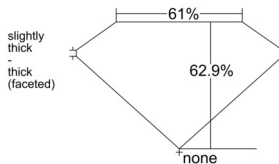

GIA®

FACSIMILE

GIA REPORT 6532685672

Verify this report at GIA.edu

GIA NATURAL DIAMOND DOSSIER®

October 10, 2025
GIA Report Number 6532685672
Shape and Cutting Style ..... Oval Brilliant
Measurements ..... 5.73 x 4.19 x 2.63 mm

GRADING RESULTS

Carat Weight ..... 0.41 carat
Color Grade ..... D
Clarity Grade VS1

ADDITIONAL GRADING INFORMATION

Polish ..... Excellent
Symmetry ..... Very Good
Fluorescence ..... Medium Blue
Clarity Characteristics ..... Feather, Cloud, Pinpoint
Inscription(s): GIA 6532685672

PROPORTIONS

Profile not to actual proportions

GRADING SCALES

GIA COLOR SCALE		GIA CLARITY SCALE			
COLORLESS	D	VERY VERY SLIGHTLY INCLUDED	FLAWLESS		
	E		INTERNALLY FLAWLESS		
	F		VS₁		
	NEAR COLORLESS	G	VERY SLIGHTLY INCLUDED	VS₂	
		H		VS₁	
		FAINT	I	SLIGHTLY INCLUDED	VS₂
			J		SI₁
			K		SI₂
	VERT LIGHT	L	INCLUDED	I₁	
		M		I₂	
N		I₃			
O					
P					
Q					
R					
LIGHT	S				
	T				
	U				
	V				
	Z