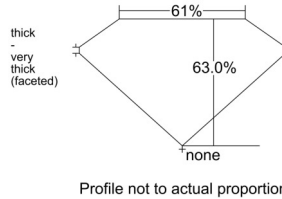

GIA®

FACSIMILE

GIA REPORT 6532688165

Verify this report at GIA.edu

GIA NATURAL DIAMOND DOSSIER®

October 10, 2025
GIA Report Number 6532688165
Shape and Cutting Style ..... Pear Brilliant
Measurements ..... 6.70 x 4.40 x 2.77 mm

GRADING RESULTS

Carat Weight ..... 0.50 carat
Color Grade ..... D
Clarity Grade VS2

ADDITIONAL GRADING INFORMATION

Polish ..... Excellent
Symmetry ..... Excellent
Fluorescence ..... None
Clarity Characteristics ..... Crystal
Inscription(s): GIA 6532688165

PROPORTIONS

GRADING SCALES

GIA COLOR SCALE		GIA CLARITY SCALE			
COLORLESS	D	VERY VERY SLIGHTLY INCLUDED	FLAWLESS		
	E		INTERNALLY FLAWLESS		
	F		VVS₁		
	NEAR COLORLESS	G	VERY SLIGHTLY INCLUDED	VVS₂	
		H		VS₁	
		FAINT	I	SLIGHTLY INCLUDED	VS₂
			J		SI₁
	K		SI₂		
	VERT LIGHT		L	INCLUDED	I₁
			M		I₂
N			I₃		
O					
P					
Q					
R					
LIGHT	S				
	T				
	U				
	V				
	W				
X					
Y					
Z