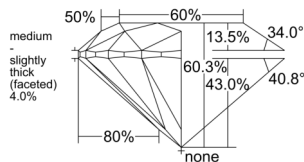

GIA®

FACSIMILE

GIA REPORT 6532698136

Verify this report at GIA.edu

GIA NATURAL DIAMOND DOSSIER®

October 11, 2025
GIA Report Number 6532698136
Shape and Cutting Style ..... Round Brilliant
Measurements ..... 4.32 - 4.34 x 2.61 mm

GRADING RESULTS

Carat Weight ..... 0.30 carat
Color Grade ..... E
Clarity Grade VVS1
Cut Grade ..... Excellent

ADDITIONAL GRADING INFORMATION

Polish ..... Excellent
Symmetry ..... Excellent
Fluorescence ..... None
Clarity Characteristics ..... Pinpoint
Inscription(s): GIA 6532698136

PROPORTIONS

Profile to actual proportions