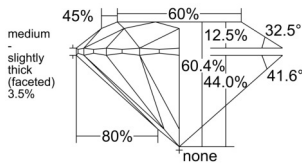

GIA®

FACSIMILE

GIA REPORT 6532704976

Verify this report at GIA.edu

GIA NATURAL DIAMOND DOSSIER®

October 14, 2025
GIA Report Number 6532704976
Shape and Cutting Style ..... Round Brilliant
Measurements ..... 4.60 - 4.62 x 2.78 mm

GRADING RESULTS

Carat Weight ..... 0.36 carat
Color Grade ..... F
Clarity Grade VS1
Cut Grade ..... Excellent

ADDITIONAL GRADING INFORMATION

Polish ..... Excellent
Symmetry ..... Excellent
Fluorescence ..... Faint
Clarity Characteristics ..... Cloud, Pinpoint
Inscription(s): GIA 6532704976

PROPORTIONS

Profile to actual proportions