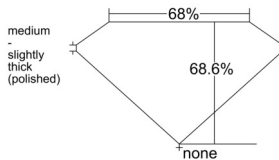

GIA®

FACSIMILE

GIA REPORT 6532705206

Verify this report at GIA.edu

GIA NATURAL DIAMOND DOSSIER®

October 11, 2025
GIA Report Number 6532705206
Shape and Cutting Style ..... **Cut-Cornered Rectangular Modified Brilliant**
Measurements ..... 6.14 x 4.45 x 3.06 mm

GRADING RESULTS

Carat Weight ..... 0.72 carat
Color Grade ..... E
Clarity Grade VS2

ADDITIONAL GRADING INFORMATION

Polish ..... Excellent
Symmetry ..... Excellent
Fluorescence ..... None
Clarity Characteristics ..... Feather
Inscription(s): GIA 6532705206

PROPORTIONS

Profile not to actual proportions

GRADING SCALES

GIA COLOR SCALE		GIA CLARITY SCALE		
COLORLESS	D	VERY VERY SLIGHTLY INCLUDED	FLAWLESS	
	E		INTERNALLY FLAWLESS	
	F		VVS₁	
	G		VVS₂	
	NEAR COLORLESS	H	VERY SLIGHTLY INCLUDED	VS₁
		I		VS₂
		J	SLIGHTLY INCLUDED	SI₁
		K		SI₂
	FAINT	L	INCLUDED	I₁
		M		I₂
N		I₃		
O				
VERT LIGHT		P		
		Q		
		R		
		S		
LIGHT	T			
	U			
	V			
	W			
	X			
	Y			
	Z