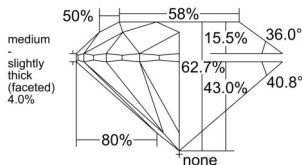

GIA®

FACSIMILE

GIA REPORT 6532712885

Verify this report at GIA.edu

GIA NATURAL DIAMOND DOSSIER®

October 17, 2025
GIA Report Number 6532712885
Shape and Cutting Style ..... Round Brilliant
Measurements ..... 5.60 - 5.64 x 3.53 mm

GRADING RESULTS

Carat Weight ..... 0.70 carat
Color Grade ..... K
Clarity Grade VS1
Cut Grade ..... Excellent

ADDITIONAL GRADING INFORMATION

Polish ..... Excellent
Symmetry ..... Excellent
Fluorescence ..... None
Clarity Characteristics ..... Feather, Pinpoint
Inscription(s): GIA 6532712885

PROPORTIONS

GRADING SCALES

GIA COLOR SCALE	GIA CLARITY SCALE	GIA CUT SCALE	
D	FLAWLESS	EXCELLENT	
E	INTERNALLY FLAWLESS		
F		VVS₁	VERY GOOD
G	VVS₂		
H	VS₁	GOOD	
I	VS₂		
J	SI₁	FAIR	
K	SI₂		
L	I₁	POOR	
M			
N			
O	I₂		
P			
Q			
R	I₃		
S			
T			
U			
V			
W			
X			
Y			
Z