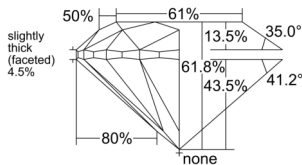

GIA®

FACSIMILE

GIA REPORT 6532719455

Verify this report at GIA.edu

GIA NATURAL DIAMOND DOSSIER®

October 13, 2025
GIA Report Number 6532719455
Shape and Cutting Style ..... Round Brilliant
Measurements ..... 5.26 - 5.29 x 3.26 mm

GRADING RESULTS

Carat Weight ..... 0.57 carat
Color Grade ..... H
Clarity Grade VS2
Cut Grade ..... Excellent

ADDITIONAL GRADING INFORMATION

Polish ..... Excellent
Symmetry ..... Excellent
Fluorescence ..... Faint
Clarity Characteristics..... Cloud, Feather
Inscription(s): GIA 6532719455

PROPORTIONS

Profile to actual proportions