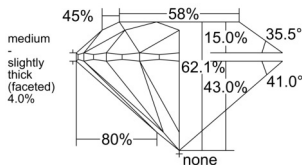

GIA®

FACSIMILE

GIA REPORT 6532723365

Verify this report at GIA.edu

GIA NATURAL DIAMOND DOSSIER®

October 14, 2025
GIA Report Number 6532723365
Shape and Cutting Style ..... Round Brilliant
Measurements ..... 3.72 - 3.75 x 2.32 mm

GRADING RESULTS

Carat Weight ..... 0.20 carat
Color Grade ..... H
Clarity Grade VS1
Cut Grade ..... Excellent

ADDITIONAL GRADING INFORMATION

Polish ..... Excellent
Symmetry ..... Excellent
Fluorescence ..... None
Clarity Characteristics..... Feather, Cloud, Needle, Pinpoint
Inscription(s): GIA 6532723365

PROPORTIONS

GRADING SCALES

GIA COLOR SCALE

COLORLESS	D
	E
	F
	G
	H
	I
	J
NEAR COLORLESS	K
	L
Faint	M
	N
	O
	P
Very Light	Q
	R
	S
	T
	U
	V
	W
	X
	Y
Light	Z

GIA CLARITY SCALE

FLAWLESS	INTERNAL FLAWLESS	
		FLAWLESS
VERY VERY SLIGHTLY INCLUDED	VVS₁	
	VVS₂	
VERY SLIGHTLY INCLUDED	VS₁	
	VS₂	
SLIGHTLY INCLUDED	SI₁	
	SI₂	
INCLUDED	I₁	
	I₂	
	I₃	

GIA CUT SCALE

EXCELLENT
VERY GOOD
GOOD
FAIR
POOR