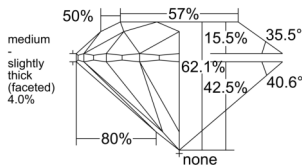

GIA®

FACSIMILE

GIA REPORT 6532731161

Verify this report at GIA.edu

GIA NATURAL DIAMOND DOSSIER®

October 14, 2025
GIA Report Number 6532731161
Shape and Cutting Style ..... Round Brilliant
Measurements ..... 4.32 - 4.34 x 2.69 mm

GRADING RESULTS

Carat Weight ..... 0.31 carat
Color Grade ..... E
Clarity Grade VVS1
Cut Grade ..... Excellent

ADDITIONAL GRADING INFORMATION

Polish ..... Excellent
Symmetry ..... Excellent
Fluorescence ..... Medium Blue
Clarity Characteristics ..... Pinpoint, Feather
Inscription(s): GIA 6532731161

PROPORTIONS

GRADING SCALES

GIA COLOR SCALE	GIA CLARITY SCALE	GIA CUT SCALE	
D	FLAWLESS	EXCELLENT	
E	INTERNALLY FLAWLESS		
F		VVS₁	VERY GOOD
G	VVS₂		
H	VS₁	GOOD	
I	VS₂		
J	SI₁	FAIR	
K	SI₂		
L	I₁	POOR	
M			
N			
O	I₂		
P			
Q			
R	I₃		
S			
T			
U			
V			
W			
X			
Y			
Z