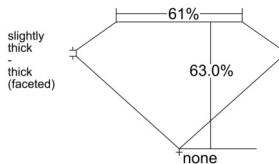

GIA®

FACSIMILE

GIA REPORT 6532732371

Verify this report at GIA.edu

GIA NATURAL DIAMOND DOSSIER®

October 15, 2025
GIA Report Number 6532732371
Shape and Cutting Style ..... Oval Brilliant
Measurements ..... 6.95 x 5.07 x 3.20 mm

GRADING RESULTS

Carat Weight ..... 0.71 carat
Color Grade ..... D
Clarity Grade VS2

ADDITIONAL GRADING INFORMATION

Polish ..... Excellent
Symmetry ..... Excellent
Fluorescence ..... Faint
Clarity Characteristics ..... Feather
Inscription(s): GIA 6532732371

PROPORTIONS

Profile not to actual proportions

GRADING SCALES

GIA COLOR SCALE		GIA CLARITY SCALE			
COLORLESS	D	VERY VERY SLIGHTLY INCLUDED	FLAWLESS		
	E		INTERNALLY FLAWLESS		
	F	VERY SLIGHTLY INCLUDED	VVS₁		
	G		VVS₂		
	H		VS₁		
	NEAR COLORLESS	I	SLIGHTLY INCLUDED	VS₂	
		J		SI₁	
		FAINT	K	INCLUDED	SI₂
			L		I₁
			M		I₂
VERT LIGHT	N	LIGHT	I₃		
	O				
	P				
	Q				
	R				
	S				
	T				
LIGHT	U				
	V				
	W				
	X				
Y					
Z