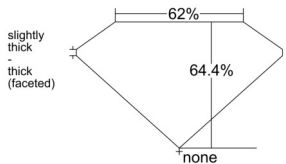

GIA®

FACSIMILE

GIA REPORT 6532738592

Verify this report at GIA.edu

GIA NATURAL DIAMOND DOSSIER®

October 14, 2025
GIA Report Number 6532738592
Shape and Cutting Style ..... Pear Brilliant
Measurements ..... 5.57 x 3.76 x 2.42 mm

GRADING RESULTS

Carat Weight ..... 0.30 carat
Color Grade ..... D
Clarity Grade VVS1

ADDITIONAL GRADING INFORMATION

Polish ..... Very Good
Symmetry ..... Very Good
Fluorescence ..... None
Clarity Characteristics..... Pinpoint, Feather, Chip
Inscription(s): GIA 6532738592

PROPORTIONS

Profile not to actual proportions

GRADING SCALES

GIA COLOR SCALE		GIA CLARITY SCALE			
COLORLESS	D	VERY VERY SLIGHTLY INCLUDED	FLAWLESS		
	E		INTERNALLY FLAWLESS		
	F	VERY SLIGHTLY INCLUDED	VVS₁		
	G		VVS₂		
	H		VS₁		
	NEAR COLORLESS	I	SLIGHTLY INCLUDED	VS₂	
		J		SI₁	
		FAINT	K	INCLUDED	SI₂
			L		I₁
			M		I₂
VERT LIGHT	N	LIGHT	I₃		
	O				
	P				
	Q				
	R