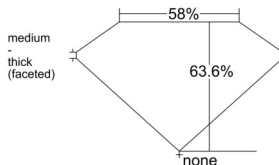

GIA®

FACSIMILE

GIA REPORT 6532739315

Verify this report at GIA.edu

GIA NATURAL DIAMOND DOSSIER®

October 14, 2025
GIA Report Number 6532739315
Shape and Cutting Style ..... Pear Brilliant
Measurements ..... 5.89 x 3.70 x 2.35 mm

GRADING RESULTS

Carat Weight ..... 0.31 carat
Color Grade ..... D
Clarity Grade VS1

ADDITIONAL GRADING INFORMATION

Polish ..... Very Good
Symmetry ..... Very Good
Fluorescence ..... None
Clarity Characteristics..... Crystal, Pinpoint
Inscription(s): GIA 6532739315

PROPORTIONS

Profile not to actual proportions

GRADING SCALES

GIA COLOR SCALE		GIA CLARITY SCALE	
COLORLESS	D	VERY VERY SLIGHTLY INCLUDED	FLAWLESS
	E		INTERNALLY FLAWLESS
	F		VVS₁
	G		VVS₂
	H		VS₁
	I		VS₂
	J		SI₁
	K		SI₂
	L		I₁
	M		I₂
NEAR COLORLESS	N	SLIGHTLY INCLUDED	I₃
	O		
	P		
	Q		
FAINT	R		
	S		
	T		
	U		
VERT LIGHT	V		
	W		
	X		
	Y		
LIGHT	Z