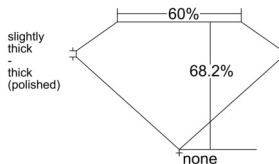

GIA®

FACSIMILE

GIA REPORT 6532741978

Verify this report at GIA.edu

GIA NATURAL DIAMOND DOSSIER®

October 14, 2025
GIA Report Number **6532741978**
Shape and Cutting Style ..... **Emerald Cut**
Measurements ..... **5.18 x 3.82 x 2.61 mm**

GRADING RESULTS

Carat Weight ..... **0.51 carat**
Color Grade ..... **H**
Clarity Grade **VS1**

ADDITIONAL GRADING INFORMATION

Polish ..... **Excellent**
Symmetry ..... **Very Good**
Fluorescence ..... **None**
Clarity Characteristics..... **Crystal, Needle, Pinpoint, Cloud**
Inscription(s): **GIA 6532741978**

PROPORTIONS

Profile not to actual proportions

GRADING SCALES

GIA COLOR SCALE		GIA CLARITY SCALE	
COLORLESS	D	VERY VERY SLIGHTLY INCLUDED	FLAWLESS
	E		INTERNALLY FLAWLESS
	F		VVS₁
	G		VVS₂
	H		VS₁
	I		VS₂
	J		SI₁
	K		SI₂
	L		I₁
	M		I₂
NEAR COLORLESS	N	SLIGHTLY INCLUDED	I₃
	O		
	P		
	Q		
	R		
FAINT	S	INCLUDED	
	T		
	U		
	V		
	W		
VERT LIGHT	X		
	Y		
	Z