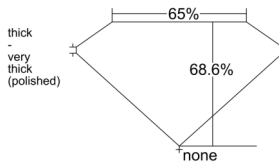

GIA®

FACSIMILE

GIA REPORT 6532742871

Verify this report at GIA.edu

GIA NATURAL DIAMOND DOSSIER®

October 14, 2025
GIA Report Number 6532742871
Shape and Cutting Style ..... Square Emerald Cut
Measurements ..... 4.84 x 4.75 x 3.26 mm

GRADING RESULTS

Carat Weight ..... 0.70 carat
Color Grade I
Clarity Grade VS1

ADDITIONAL GRADING INFORMATION

Polish ..... Excellent
Symmetry ..... Excellent
Fluorescence ..... None
Clarity Characteristics..... Crystal, Pinpoint
Inscription(s): GIA 6532742871

PROPORTIONS

Profile not to actual proportions

GRADING SCALES

GIA COLOR SCALE		GIA CLARITY SCALE			
COLORLESS	D	VERY VERY SLIGHTLY INCLUDED	FLAWLESS		
	E		INTERNALLY FLAWLESS		
	F	VERY SLIGHTLY INCLUDED	VS₁		
	G		VS₂		
	H		VS₁		
	NEAR COLORLESS	I	SLIGHTLY INCLUDED	SI₁	
		J		SI₂	
		FAINT	K	INCLUDED	I₁
			L		I₂
			M		I₃
VERY LIGHT	N		LIGHT		
	O				
	P				
	Q				
	R