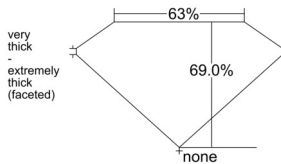

GIA®

FACSIMILE

GIA REPORT 6532743656

Verify this report at GIA.edu

GIA NATURAL DIAMOND DOSSIER®

November 07, 2025
GIA Report Number 6532743656
Shape and Cutting Style ..... Pear Brilliant
Measurements ..... 6.91 x 4.54 x 3.14 mm

GRADING RESULTS

Carat Weight ..... 0.60 carat
Color Grade ..... D
Clarity Grade VS1

ADDITIONAL GRADING INFORMATION

Polish ..... Excellent
Symmetry ..... Excellent
Fluorescence ..... None
Clarity Characteristics ..... Crystal, Pinpoint
Inscription(s): GIA 6532743656

PROPORTIONS

Profile not to actual proportions

GRADING SCALES

GIA COLOR SCALE		GIA CLARITY SCALE			
COLORLESS	D	VERY VERY SLIGHTLY INCLUDED	FLAWLESS		
	E		INTERNALLY FLAWLESS		
	F	VERY SLIGHTLY INCLUDED	VS₁		
	G		VS₂		
	H		VS₁		
	NEAR COLORLESS	I	SLIGHTLY INCLUDED	VS₂	
		J		SI₁	
		FAINT	K	INCLUDED	SI₂
			L		I₁
			M		I₂
VERT LIGHT	N	LIGHT	I₃		
	O				
	P				
	Q				
	R				
	S				
	T				
LIGHT	U				
	V				
	W				
	X				
Y					
Z