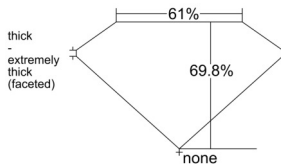

GIA®

FACSIMILE

GIA REPORT 6532743689

Verify this report at GIA.edu

GIA NATURAL DIAMOND DOSSIER®

November 07, 2025
GIA Report Number 6532743689
Shape and Cutting Style ..... Pear Brilliant
Measurements ..... 5.91 x 3.46 x 2.42 mm

GRADING RESULTS

Carat Weight ..... 0.29 carat
Color Grade ..... D
Clarity Grade SI1

ADDITIONAL GRADING INFORMATION

Polish ..... Very Good
Symmetry ..... Good
Fluorescence ..... None
Clarity Characteristics ..... Crystal
Inscription(s): GIA 6532743689

PROPORTIONS

Profile not to actual proportions

GRADING SCALES

GIA COLOR SCALE		GIA CLARITY SCALE			
COLORLESS	D	VERY VERY SLIGHTLY INCLUDED	FLAWLESS		
	E		INTERNALLY FLAWLESS		
	F	VERY SLIGHTLY INCLUDED	VVS₁		
	G		VVS₂		
	H		VS₁		
	NEAR COLORLESS	I	SLIGHTLY INCLUDED	VS₂	
		J		SI₁	
		FAINT	K	INCLUDED	SI₂
			L		I₁
			M		I₂
VERT LIGHT	N	LIGHT	I₃		
	O				
	P				
	Q				
	R