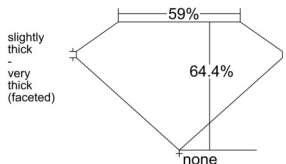

GIA®

FACSIMILE

GIA REPORT 6532752430

Verify this report at GIA.edu

GIA NATURAL DIAMOND DOSSIER®

October 16, 2025
GIA Report Number 6532752430
Shape and Cutting Style ..... Marquise Brilliant
Measurements ..... 6.40 x 3.56 x 2.29 mm

GRADING RESULTS

Carat Weight ..... 0.30 carat
Color Grade ..... E
Clarity Grade VVS1

ADDITIONAL GRADING INFORMATION

Polish ..... Excellent
Symmetry ..... Very Good
Fluorescence ..... None
Clarity Characteristics..... Pinpoint, Cavity, Feather
Inscription(s): GIA 6532752430

PROPORTIONS

Profile not to actual proportions

GRADING SCALES

GIA COLOR SCALE		GIA CLARITY SCALE			
COLORLESS	D	VERY SLIGHTLY INCLUDED	FLAWLESS		
	E		INTERNALLY FLAWLESS		
	F	VERY SLIGHTLY INCLUDED	VVS₁		
	G		VVS₂		
	H		VS₁		
	NEAR COLORLESS	I	VERY SLIGHTLY INCLUDED	VS₂	
		J		SI₁	
		FAINT	K	SLIGHTLY INCLUDED	SI₂
			L		I₁
			M		I₂
VERT LIGHT	N	INCLUDED	I₃		
	O				
	P				
	Q				
	R				
LIGHT	S				
	T				
	U				
	V				
	W				
X					
Y					
Z