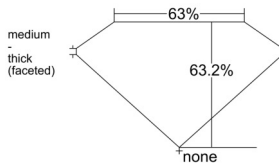

GIA®

FACSIMILE

GIA REPORT 6532753675

Verify this report at GIA.edu

GIA NATURAL DIAMOND DOSSIER®

November 05, 2025
GIA Report Number 6532753675
Shape and Cutting Style ..... Marquise Brilliant
Measurements ..... 7.73 x 4.19 x 2.65 mm

GRADING RESULTS

Carat Weight ..... 0.50 carat
Color Grade ..... D
Clarity Grade VS2

ADDITIONAL GRADING INFORMATION

Polish ..... Excellent
Symmetry ..... Very Good
Fluorescence ..... Faint
Clarity Characteristics..... Cloud, Crystal, Feather
Inscription(s): GIA 6532753675

PROPORTIONS

Profile not to actual proportions

GRADING SCALES

GIA COLOR SCALE		GIA CLARITY SCALE			
COLORLESS	D	VERY VERY SLIGHTLY INCLUDED	FLAWLESS		
	E		INTERNALLY FLAWLESS		
	F	VERY SLIGHTLY INCLUDED	VVS₁		
	G		VVS₂		
	H		VS₁		
	NEAR COLORLESS	I	SLIGHTLY INCLUDED	VS₂	
		J		SI₁	
		FAINT	K	INCLUDED	SI₂
			L		I₁
			M		I₂
VERT LIGHT	N	INCLUDED	I₃		
	O				
	P				
	Q				
	R				
LIGHT	S				
	T				
	U				
	V				
	W				
X					
Y					
Z